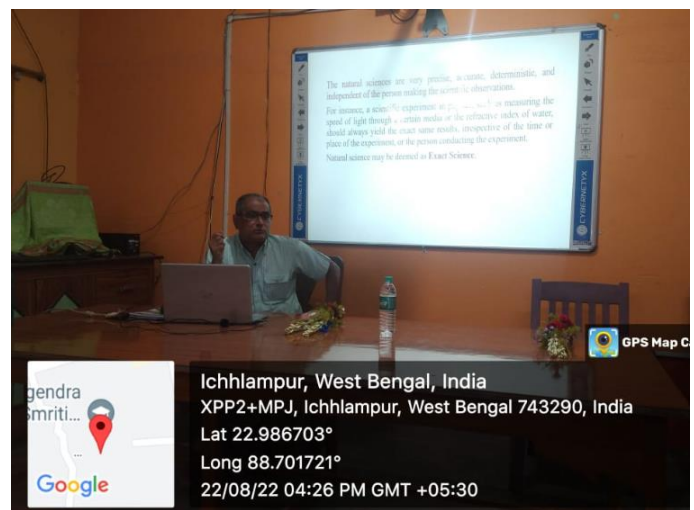

ACTIVITY REPORT – 23

Description: Invited Lecture on Social Science Research Method

Date: 22.08.2022

Description: Invited Lecture BY DR. SANTANU GHOSH

Attendance Sheets

Nahata Jogendranath Mondal Smriti Mahavidyalaya
 ATTENDANCE SHEET
 Programme Title :Invited lecture On Social Science Research Method 22.08.2022