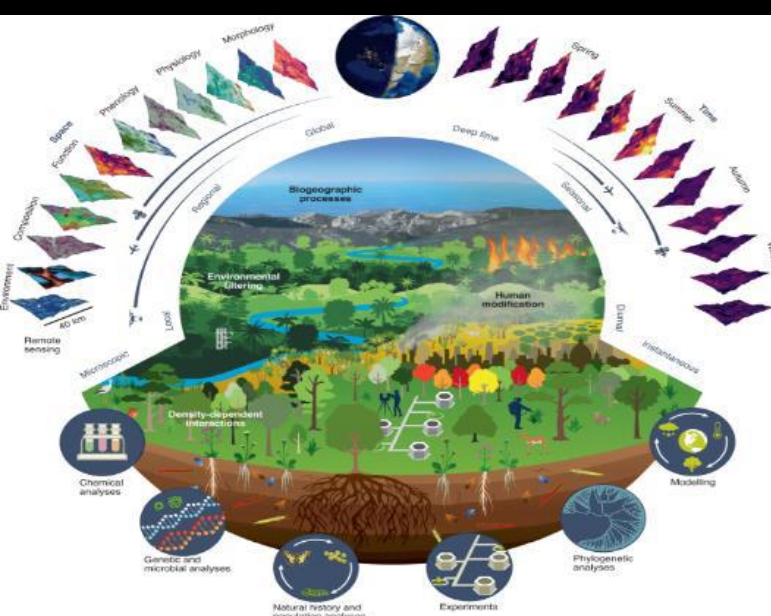

One day Workshop on
**Application of QGIS software
in geospatial analysis**

**31st May 2024
11.30 am, Room- Smart room**

Organized by
Department of Geography,
Nahata Jogendranath
Mondal Smriti Mahavidyalaya

Joint collaboration with

Netaji Satabarshiki Mahavidyalaya

in association with
**IQAC, Nahata Jogendranath
Mondal Smriti Mahavidyalaya**

Nahata JNMS Mahavidyalaya

Nahata Jogendra Nath Mondal Smriti Mahavidyalaya is a co-educational institution. The history of this institution is a history of progress. This college is mainly built for the purpose of education and development of the poor and falling behind students. Nahata Jogendranath Mandal Smriti Mahavidyalaya has become an inexhaustible achievement in the development of the area for the past 30 years. Presently, the college is under the West Bengal State University and till now the college is running with graduate level courses in sixteen subjects and with PG courses in Bengali

Department of Geography

The Department of Geography of Nahata J.N.M.S. Mahavidyalaya started its journey more than a decade ago. As per West Bengal State University (affiliating university), Choice Based Credit System (CBCS) is there with both Honours and General courses. At present, the department has five teaching faculties along with two non-teaching staffs. The teaching faculty members have their different research interest like Population and demography, Geomorphology, disaster management, remote sensing and GIS, Land use study etc.